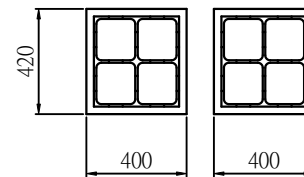

Standard (標準)

Lower dust collector (下集塵器)

Working area (工作範圍) : 400 x 440 mm

Option (選配)

Both Upper dust collector and Auto tool exchange are install (上集塵器 + 自動換刀)

Working area (工作範圍) : 400 x 420 mm

Dust collector (內置集塵機)