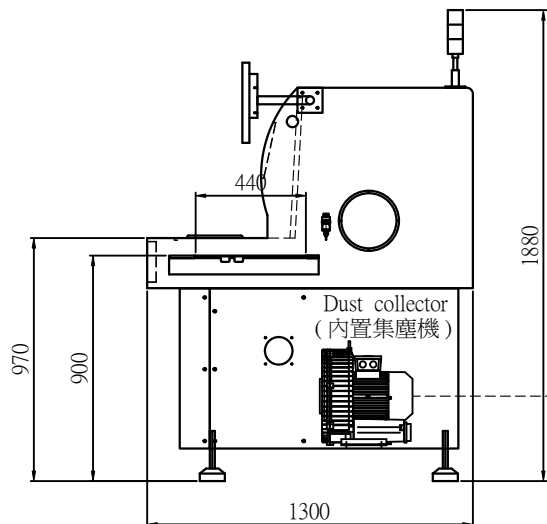

Standard (標準)

Lower dust collector (下集塵器)

Working area (工作範圍) : 400 x 440 mm

Option (選配)

Both Upper dust collector and Auto tool exchange are install (上集塵器 + 自動換刀)

Working area (工作範圍) : 400 x 420 mm

Dust collector (內置集塵機)