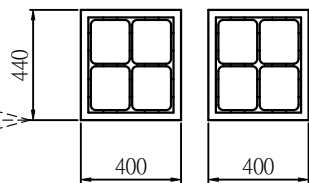

Standard (標準)

Lower dust collector (下集塵器)

Working area (工作範圍) : 400 x 440 mm

Option (選配)

Both Upper dust collector and Auto tool exchange are install (上集塵器 + 自動換刀)

Working area (工作範圍) : 400 x 420 mm

Dust collector (內置集塵機)