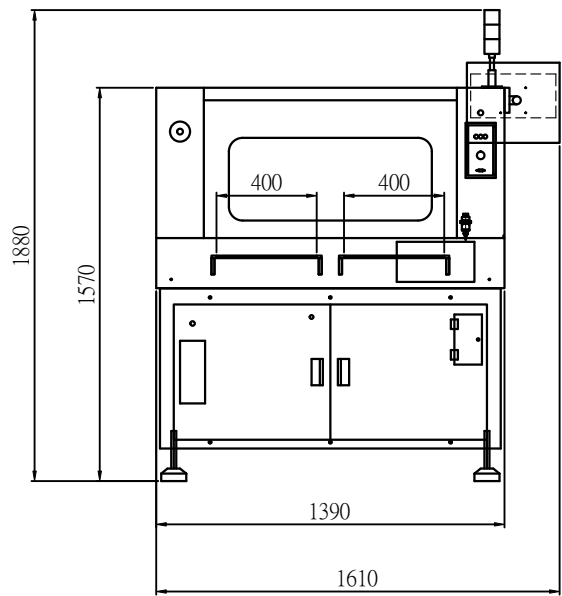

Standard (標準)

Lower dust collector (下集塵器)

Working area (工作範圍) : 400 x 440 mm

Option (選配)

Both Upper dust collector and Auto tool exchange are install (上集塵器 + 自動換刀)

Working area (工作範圍) : 400 x 420 mm

Dust collector (內置集塵機)